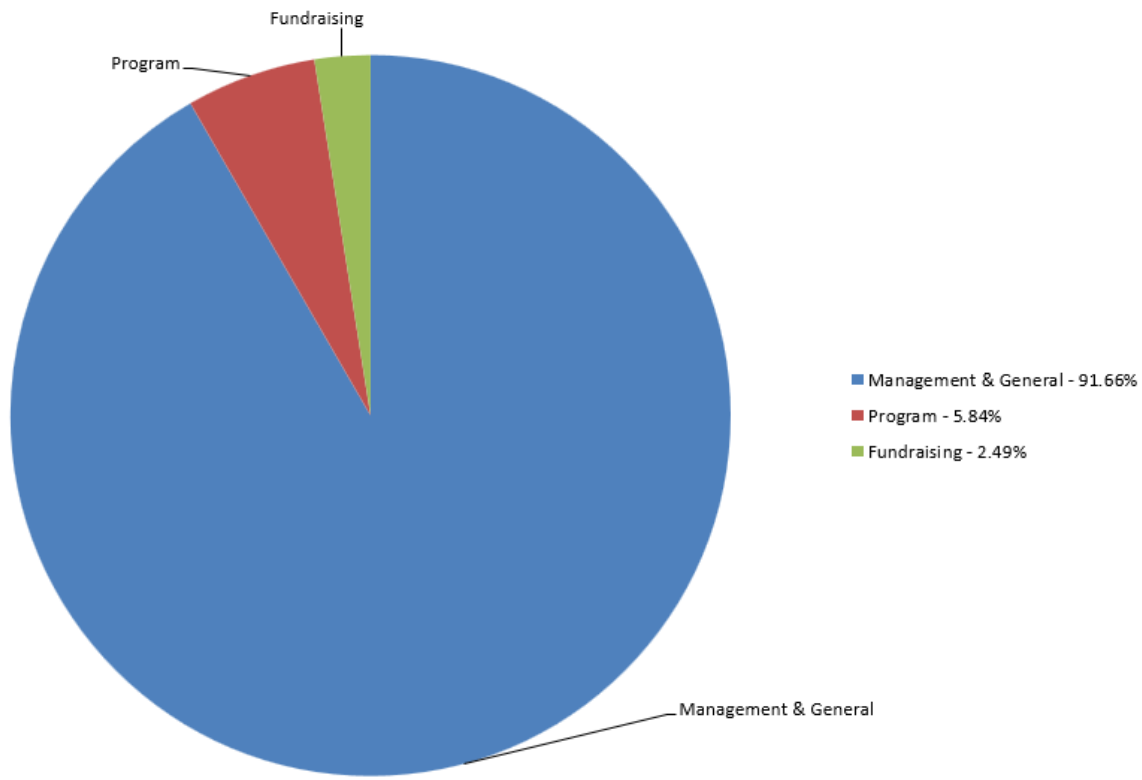

Expenses 2021-2022