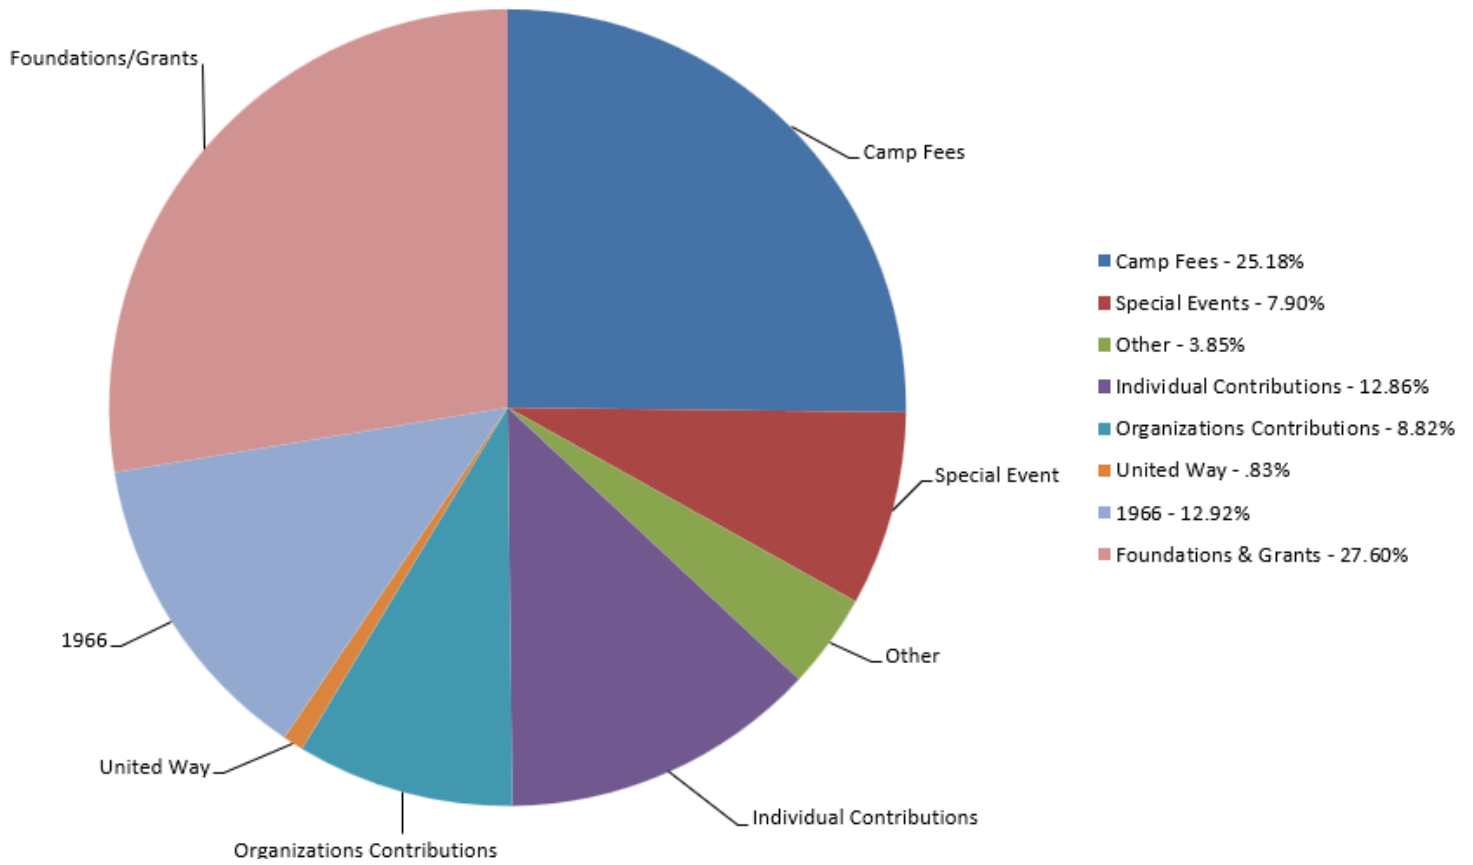

REVENUES AND EXPENSES TAKEN FROM BADGER CAMPS 2022 INDEPENDENT AUDIT ADDITIONAL COPIES ARE AVAILABLE TO THE PUBLIC

Revenue- 2021/2022